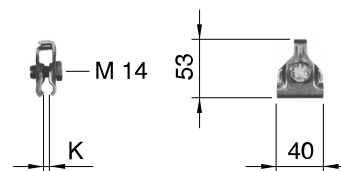

**Material**

Cu

**Note**For ropes 95 mm<sup>2</sup>For contact wire up to 150 mm<sup>2</sup>

K = For groove 5,0 - 6,2 mm

Others available on request.

**Drawing number**

444.00051

**Ordering information**

4222 Dropper clip with bolt M14