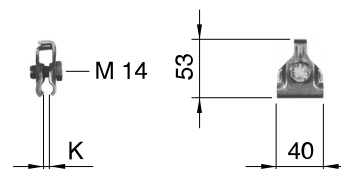

Material

Cu

NoteFor ropes 95 mm²For contact wire up to 150 mm²

K = For groove 5,0 - 6,2 mm

Others available on request.

**Drawing number**

444.00051

Ordering information

4222 Dropper clip with bolt M14