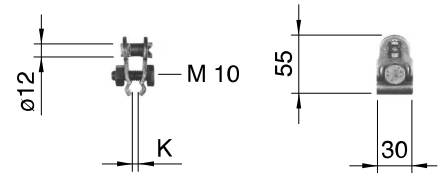

**Material**

CuNiSi

Type	Rope (mm <sup>2</sup> )	Contact wire (mm <sup>2</sup> )
1	50 - 95	107 - 150
2	95 - 150	107 - 150

**Note**

K = For contact wire, groove 3,75 - 8,5 mm  
Others on request.

**Drawing number**

444.00058, .00058-1

**Ordering information**Rope with 95 mm<sup>2</sup>

4221.1 Dropper clip with bolt M10