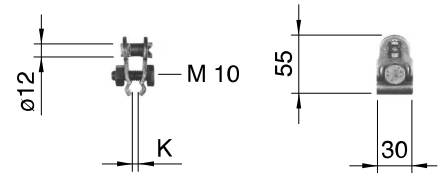

Material

CuNiSi

Type	Rope (mm ²)	Contact wire (mm ²)
1	50 - 95	107 - 150
2	95 - 150	107 - 150

**Note**

K = For contact wire, groove 3,75 - 8,5 mm
Others on request.

Drawing number

444.00058, .00058-1

Ordering informationRope with 95 mm²

4221.1 Dropper clip with bolt M10