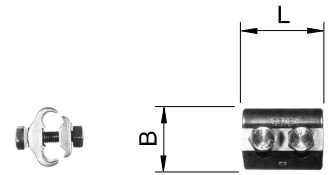

**Material**

CuNiSi

Type	Clampe range (mm <sup>2</sup> )	Clampe range (ø mm)	B (mm)	L (mm)	Bolts
095	10 - 95	4 - 13	45	55	2 x M10
150	35 - 150	7 - 16	55	65	2 x M12
240	50 - 240	9 - 20	65	85	3 x M12

**Note**

For Cu and copper-covered steel cables/wires.

Rope guide 3426 onw

**Drawing number**

456.00003, .00004, .00008

**Ordering information**

for rope 120 mm<sup>2</sup>

3422.150 Universal clamp, current carrying