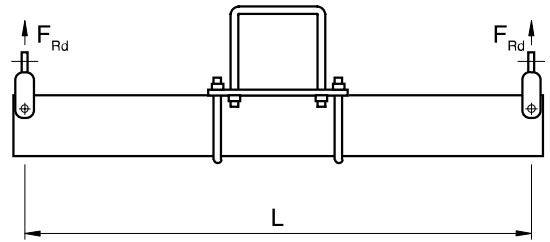

Mast range

HEB profiles 200-260

Type	Description	L (mm)
1.13	-	1340
1.18	-	1800
2.13	for post insulator	1340
2.18	for post insulator	1800

Note

Post insulator 5151

Fasteners

Supplied complete with U-bolts.

Resistance F_{Rd} (kN) = 20**Drawing number**

451.00219, .00220

Ordering information

Length 1340 mm, on HEB 220

2361.1.13.22 Termination cross arm
with 2 fixed termination brackets

2361.1

2361.2