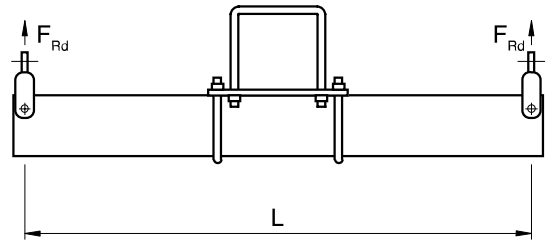

Mast range

HEB profiles 200-260

Type	Description	L (mm)
1.13	-	1340
1.18	-	1800
2.13	for post insulator	1340
2.18	for post insulator	1800

Note

Post insulator 5151

Fasteners

Supplied complete with U-bolts.

Resistance F_{Rd} (kN) = 20**Drawing number**

451.00219, .00220

Ordering information

Length 1340 mm, on HEB 220
 2361.1.13.22 Termination cross arm
 with 2 fixed termination brackets

2361.1

2361.2