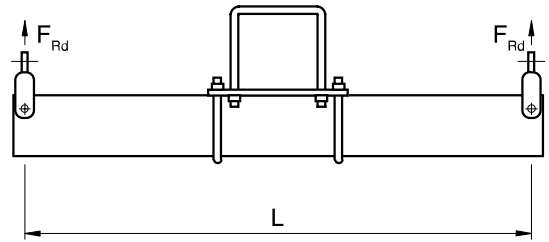

Mast range

HEB profiles 200-260

Type	Description	L (mm)
1.13	-	1340
1.18	-	1800
2.13	for post insulator	1340
2.18	for post insulator	1800

Note

Post insulator 5151

Fasteners

Supplied complete with U-bolts.

Resistance F_{Rd} (kN) = 20**Drawing number**

451.00219, .00220

Ordering information

Length 1340 mm, on HEB 220

2361.1.13.22 Termination cross arm
with 2 fixed termination brackets

2361.1

2361.2