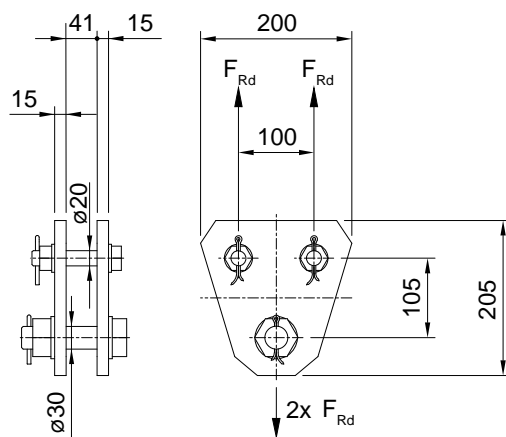

Type	Description
1	without insulating set
2	with insulating set

Resistance
 F_{Rd} (kN) = 104

Drawing number
336.00033, .00036

Ordering information
without Insulating set
1321.1 Triangular clevis link for 2 anchors

1321.1