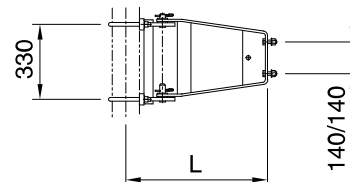

Type	L (mm)
04	405
06	625
08	815

Note

Supplied complete with U-bolts.

Drawing number

372.00390, .00393, .00395

Ordering information

Type 04, length 405 mm

21201.04 Hinged stand-off bracket
on tube 120 x 120

21201.06