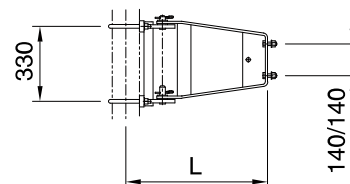

Type	L (mm)
04	405
06	625
08	815

Note

Supplied complete with U-bolts.

Drawing number

372.00390, .00393, .00395

Ordering information

Type 04, length 405 mm

21201.04 Hinged stand-off bracket
on tube 120 x 120

21201.06