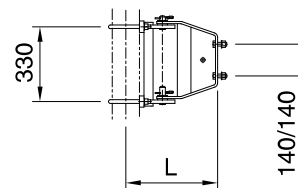

Type	L (mm)
04	405
06	625
08	815

Note

Supplied complete with U-bolts.

Drawing number

372.00390, .00393, .00395

Ordering information

Type 04, length 405 mm

21201.04 Hinged stand-off bracket
on tube 120 x 120

21201.04