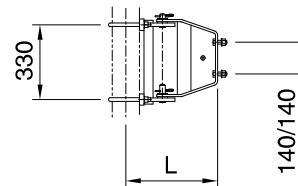

Type	L (mm)
04	405
06	625
08	815

Note

Supplied complete with U-bolts.

Drawing number

372.00390, .00393, .00395

Ordering information

Type 04, length 405 mm

21201.04 Hinged stand-off bracket
on tube 120 x 120

21201.04