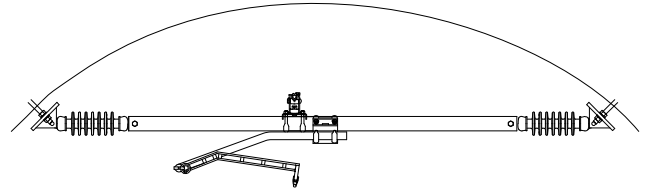

Note

Order after consultation with the design department
Fixed messenger wire
Suspension tube adjustable
System height variable
Use and fastening according to local conditions.

**Drawing number**

371.00228