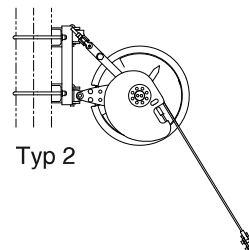

Type	Used for	Wt (kg)	L (m)
1	for carrying cable	120 - 180	2.1 - 2.7
2	for contact wire	165 - 230	3.8 - 3.6

Note

Order possible on request

Post-tensioning length 450, 750, 1000 mm

Connecting parts are supplied

Drawing number

523.00612, 525.00039, .00040

Typ 1

Typ 2

max. 15°

max. 15°