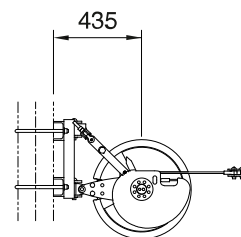

Type	Used for	Wt (kg)	L (m)
1	for carrying cable	120 - 180	2.1 - 2.7
2	for contact wire	165 - 230	3.8 - 3.6

Note

Order possible on request

Post-tensioning length 450, 750, 1000 mm

Connecting parts are supplied

Drawing number

523.00612, 525.00039, .00040

Typ 1

Typ 2

max. 15°

max. 15°