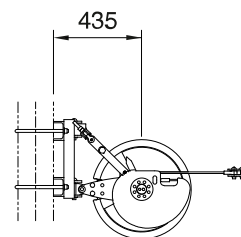

Type	Used for	Wt (kg)	L (m)
1	for carrying cable	120 - 180	2.1 - 2.7
2	for contact wire	165 - 230	3.8 - 3.6

Note

Order possible on request

Post-tensioning length 450, 750, 1000 mm

Connecting parts are supplied

Drawing number

523.00612, 525.00039, .00040

Typ 1

Typ 2