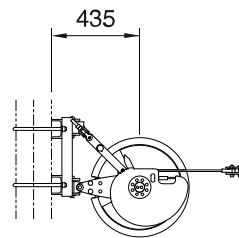

Type	Used for	Wt (kg)	L (m)
1	for carrying cable	120 - 180	2.1 - 2.7
2	for contact wire	165 - 230	3.8 - 3.6

Note

Order possible on request

Post-tensioning length 450, 750, 1000 mm

Connecting parts are supplied

Drawing number

523.00612, 525.00039, .00040

Typ 1

Typ 2

max. 15°

max. 15°