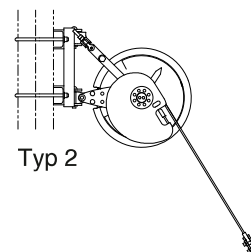

Type	Used for	Wt (kg)	L (m)
1	for carrying cable	120 - 180	2.1 - 2.7
2	for contact wire	165 - 230	3.8 - 3.6

Note

Order possible on request

Post-tensioning length 450, 750, 1000 mm

Connecting parts are supplied

Drawing number

523.00612, 525.00039, .00040

Typ 1

Typ 2

max. 15°

max. 15°