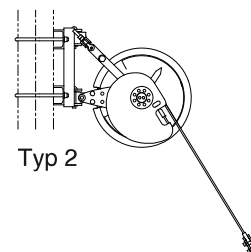

Type	Used for	Wt (kg)	L (m)
1	for carrying cable	120 - 180	2.1 - 2.7
2	for contact wire	165 - 230	3.8 - 3.6

Note

Order possible on request

Post-tensioning length 450, 750, 1000 mm

Connecting parts are supplied

Drawing number

523.00612, 525.00039, .00040

Typ 1

Typ 2