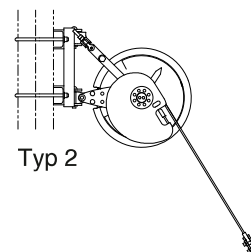

Type	Used for	Wt (kg)	L (m)
1	for carrying cable	120 - 180	2.1 - 2.7
2	for contact wire	165 - 230	3.8 - 3.6

**Note**

Order possible on request

Post-tensioning length 450, 750, 1000 mm

Connecting parts are supplied

**Drawing number**

523.00612, 525.00039, .00040

Typ 1

Typ 2