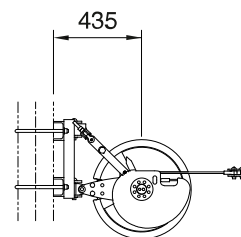

Type	Used for	Wt (kg)	L (m)
1	for carrying cable	120 - 180	2.1 - 2.7
2	for contact wire	165 - 230	3.8 - 3.6

**Note**

Order possible on request

Post-tensioning length 450, 750, 1000 mm

Connecting parts are supplied

**Drawing number**

523.00612, 525.00039, .00040

Typ 1

Typ 2