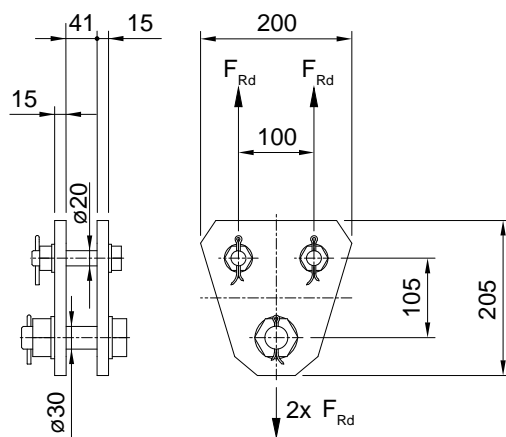

Type	Description
1	without insulating set
2	with insulating set

Resistance

F_{Rd} (kN) = 104

Drawing number

336.00033, .00036

Ordering information

without Insulating set

1321.1 Triangular clevis link for 2 anchors

1321.1