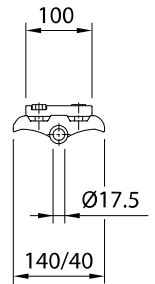

Material

AlCuSn

Type Description

- | | |
|---|-------------------------------|
| 1 | short clamp cover, rope above |
| 2 | long clamp cover, rope below |

Drawing number

431.00117, .00117-1

Ordering information

long clamp cover, rope below

5351.2 Hinged rope clamp for 28-150 mm²

5351.1

5351.2