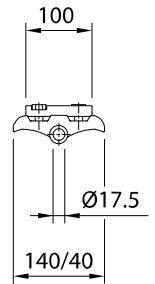

Material

AlCuSn

Type Description

1 short clamp cover, rope above

2 long clamp cover, rope below

Drawing number

431.00117, .00117-1

Ordering information

long clamp cover, rope below

5351.2 Hinged rope clamp for 28-150 mm²

5351.1