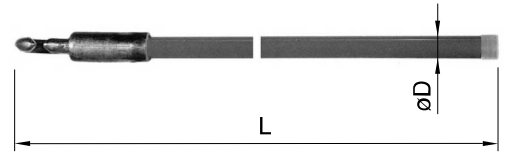

Material

Tube GF-EP

Fittings CuAl

Type	D (mm)	Length in stock (m)
38	38	7.0
55	55	8.0

**Note**

State length L when ordering.

Associated parts

Eye clamp 2166

Double tube clamp 2167

Drop bracket 5452

Ordering information

Tube ø 38 mm, length 3,90 m

*2165.38.390 Steady arm tube, synthetic
for fully insulated tubular cantilever*