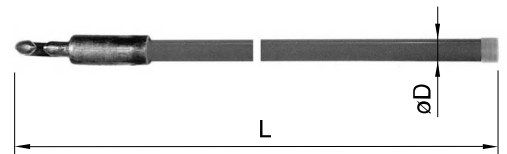

**Material**

Tube GF-EP

Fittings CuAl

Type	D (mm)	Length in stock (m)
38	38	7.0
55	55	8.0

**Note**

State length L when ordering.

**Associated parts**

Eye clamp 2166

Double tube clamp 2167

Drop bracket 5452

**Ordering information**

Tube ø 38 mm, length 3,90 m

*2165.38.390 Steady arm tube, synthetic  
for fully insulated tubular cantilever*