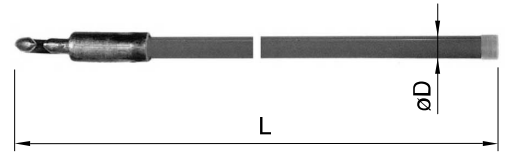

Material

Tube GF-EP

Fittings CuAl

Type	D (mm)	Length in stock (m)
38	38	7.0
55	55	8.0

**Note**

State length L when ordering.

Associated parts

Eye clamp 2166

Double tube clamp 2167

Drop bracket 5452

Ordering information

Tube ø 38 mm, length 3,90 m

*2165.38.390 Steady arm tube, synthetic
for fully insulated tubular cantilever*