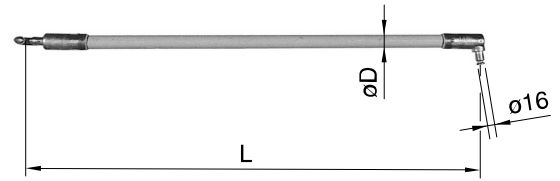

**Material**

Rod / Tube: GFK - UP

Fittings: CuSn

Type	D (mm)	L (mm)
<b>26.06</b>	26	600
<b>26.08</b>	26	800
<b>26.10</b>	26	1000
<b>26.12</b>	26	1200
<b>38.06</b>	38	600
<b>38.08</b>	38	800
<b>38.10</b>	38	1000
<b>38.12</b>	38	1200

**Note**

Other lengths on request.

**Associated parts**

Contact wire swivel clip, groove type 5557

**Drawing number**

356.00086

**Ordering information**

with rod  $\varnothing$  38 mm, length 800 mm  
*5583.38.08 Steady arm, synthetic,  
fixed, groove type*