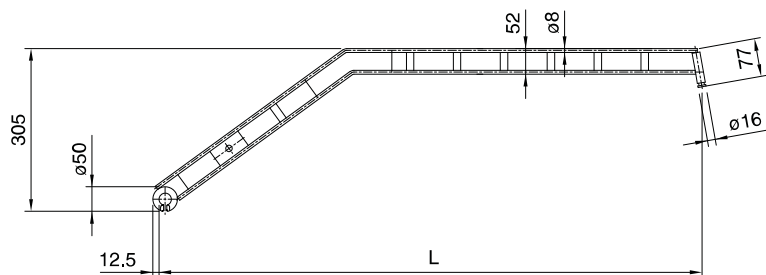

Type	L (mm)
08	800
09	900
10	1000
11	1100
12	1200
13	1300
14	1400
15	1500
16	1600
17	1700
18	1800
19	1900
20	2000

**Note**

Supplied complete with hexagonal nut M 16 and circular groove  $\varnothing 50$ .

**Drawing number**

442.00119

**Ordering information**

Type 14, length 1400 mm  
5546.14 Curved registration arm  
with ring, stiffened