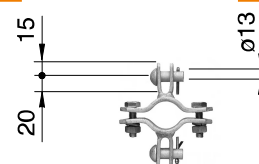

Type	Clevis amount	D (mm)	D (")
1.22	1	22.2	-
1.33	1	33.7	1
1.42	1	42.4	1 1/4
1.48	1	48.3	1 1/2
1.60	1	60.3	2
1.76	1	76.1	2 1/2
2.22	2	22.0	-
2.33	2	33.7	1
2.42	2	42.4	1 1/4
2.48	2	48.3	1 1/2
2.60	2	60.3	2
2.76	2	76.1	2 1/2

Note

Suspended double hinge 5517

Drawing number

445.00007, .00009, .00015, .00015-4,
.00016, .00016-4, .00017, .00017-4,
.00018, .00018-4, .00022, .00022-4

Ordering information

1 Clevis, Diameter 2"

5516.1.60 Hinged clamp for steady arm
porter tube connection

5516.2.