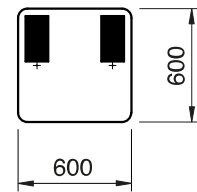

Material

Aluminium plate with adhesive film, reflective
Background yellow, mark black

Type Description

1	large signal
2	small signal

Drawing number

581.00123, .00123-1

Ordering information

Type1, large signal

6754.1 Neutral section distant signal

6754.1