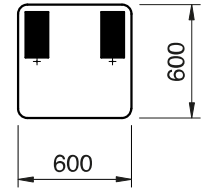

Material

Aluminium plate with adhesive film, reflective
Background yellow, mark black

Type Description

1	large signal
2	small signal

Drawing number

581.00123, .00123-1

Ordering information

Type1, large signal

6754.1 *Neutral section distant signal*

6754.1