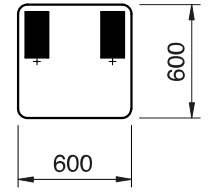

Material

Aluminium plate with adhesive film, reflective
Background yellow, mark black

Type Description

| | |
|---|--------------|
| 1 | large signal |
| 2 | small signal |

Drawing number

581.00123, .00123-1

Ordering information

Type1, large signal

6754.1 Neutral section distant signal

6754.1

6754.2