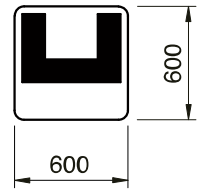

Material

Aluminium plate with adhesive film, reflective
Background yellow, mark black

Type Description

| | |
|---|--------------|
| 1 | large signal |
| 2 | small signal |

Note

|

Drawing number

581.00037, .00037-1

Ordering information

Type 2, small sign

6753.2 *Dead section power on signal*

6753.1

6753.2