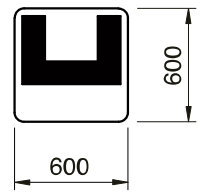

Material

Aluminium plate with adhesive film, reflective
Background yellow, mark black

Type Description

1	large signal
2	small signal

Note

|

Drawing number

581.00037, .00037-1

Ordering information

Type 2, small sign

6753.2 *Dead section power on signal*

6753.1

6753.2