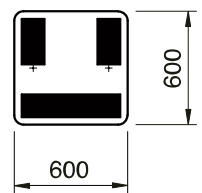

Material

Aluminium plate with adhesive film, reflective
Background yellow, mark black

Type Description

1	large signal
2	small signal

Drawing number

581.00036, .00036-1

Ordering information

Type 1, large sign

6752.1 Neutral section power off sign

6752.1