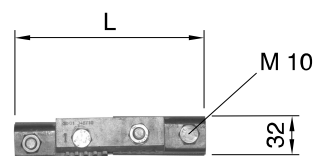

Material

Clamping plate CuNiSi

Clamp Cu

Type	L (mm)
169	169
217	217

**Note**For contact wire up to 150 mm²**Drawing number**

446.00017

Ordering information

Length 169 mm

4230.169 Splice clamp adjustable for
contact wire