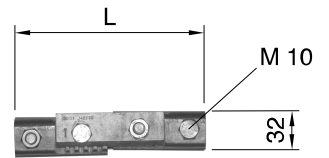

**Material**

Clamping plate CuNiSi  
Clamp Cu

Type	L (mm)
169	169
217	217

**Note**

For contact wire up to 150 mm<sup>2</sup>

**Drawing number**

446.00017

**Ordering information**

Length 169 mm

4230.169 Splice clamp adjustable for  
contact wire