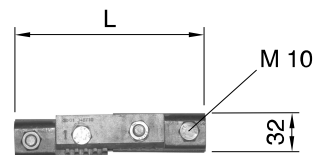

**Material**

Clamping plate CuNiSi

Clamp Cu

Type	L (mm)
169	169
217	217

**Note**For contact wire up to 150 mm<sup>2</sup>**Drawing number**

446.00017

**Ordering information**

Length 169 mm

4230.169 Splice clamp adjustable for contact wire