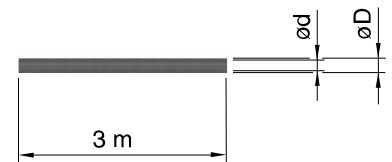

Material

PVC hard, grey

Type	D (mm)	d (mm)
32	32	28.8
40	40	36.8
50	50	49.8

**Note**

Other sizes available on request.
Connecting sleeve 6871

Ordering informationTube \varnothing 32 mm

6861.32 Plastic cable tube, hard