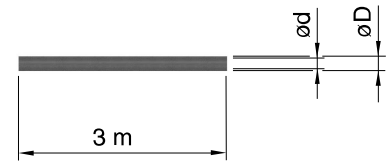

Material

PVC hard, grey

Type	D (mm)	d (mm)
32	32	28.8
40	40	36.8
50	50	49.8

**Note**

Other sizes available on request.
Connecting sleeve 6871

Ordering informationTube \varnothing 32 mm

6861.32 Plastic cable tube, hard