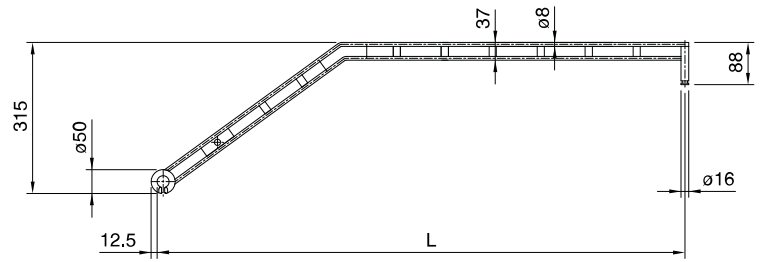

| Type | L (mm) |
|------|-----------|
| 08 | 800 |
| 09 | 900 |
| 10 | 1000 |
| 11 | 1100 |
| 12 | 1200 |
| 13 | 1300 |
| 14 | 1400 |

**Note**

Supplied complete with hexagonal nut $\varnothing 16$ and circular groove $\varnothing 50$.

Drawing number

442.00096-2

Ordering information

Type 13, length 1300 mm
5547.13 Curved registration arm
with ring, stiffened