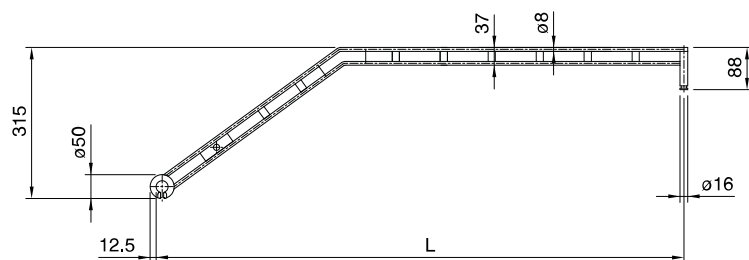

Type	L (mm)
08	800
09	900
10	1000
11	1100
12	1200
13	1300
14	1400

**Note**

Supplied complete with hexagonal nut $\varnothing 16$ and circular groove $\varnothing 50$.

Drawing number

442.00096-2

Ordering information

Type 13, length 1300 mm
5547.13 Curved registration arm
with ring, stiffened