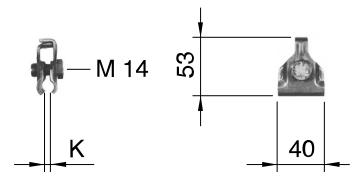

Material

Cu

NoteFor ropes 95 mm²For contact wire up to 150 mm²

K = For groove 5,0 - 6,2 mm

Others available on request.

**Drawing number**

444.00051

Ordering information

4222 Dropper clip with bolt M 14