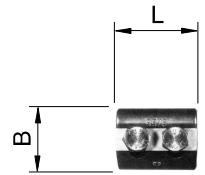

**Material**

CuNiSi

Type	Clampe range (mm <sup>2</sup> )	Clampe range (ø mm)	B (mm)	L (mm)	Screws
095	10 - 95	4 - 13	45	55	2 x M 10
150	35 - 150	7 - 16	55	65	2 x M 12
240	50 - 240	9 - 20	65	85	3 x M 12

**Note**

For Cu and copper-covered steel cables/wires.

Rope guide 3426 o/w

**Drawing number**

456.00003, .00004, .00008

**Ordering information**

for rope 120 mm<sup>2</sup>

3422.150 Universal clamp, current carrying