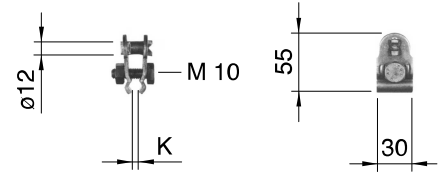

Material

CuNiSi

Type	Rope (mm ²)	Contact wire (mm ²)
1	50 - 95	107 - 150
2	95 - 150	107 - 150

**Note**

K = For contact wire, groove 3,75 - 8,5 mm
Others on request.

Drawing number

444.00058, .00058-1

Ordering informationRope with 95 mm²

4221.1 Dropper clip with bolt M 10