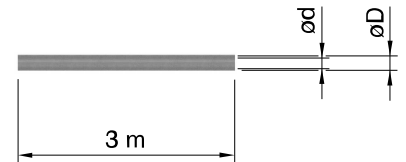

**Material**

Al

Type	D (mm)	d (mm)
32	32	28.8
40	40	36.8
50	50	46.8

**Note**

Other sizes available on request.  
Plug-in sleeve 6872

**Drawing number**

887.00113

**Ordering information**

Tube ø 40 mm

6863.40 Al cable tube